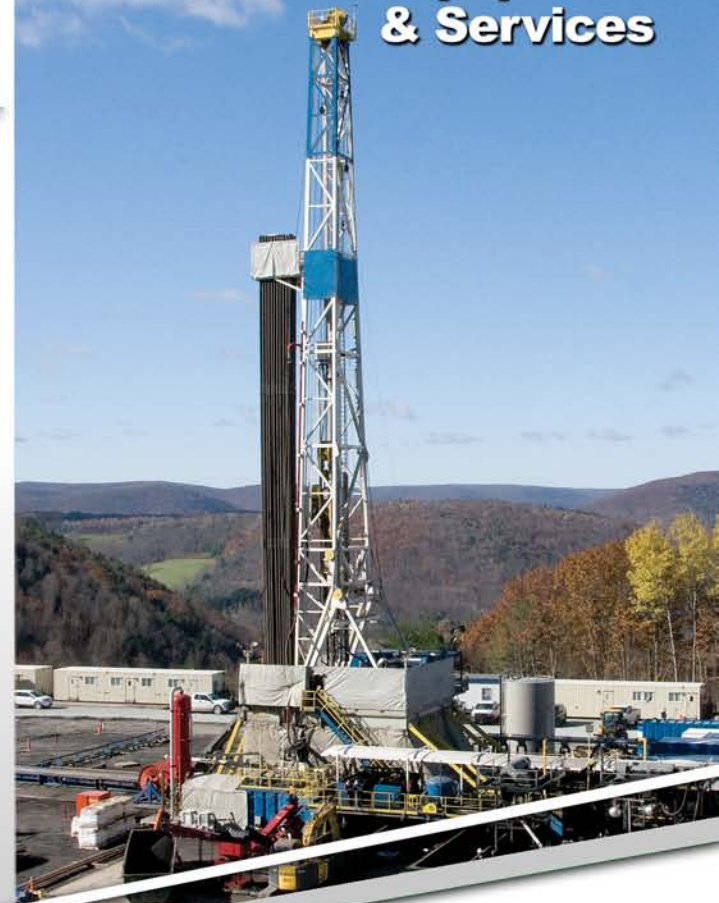

Marcellus Shale Site Equipment & Services