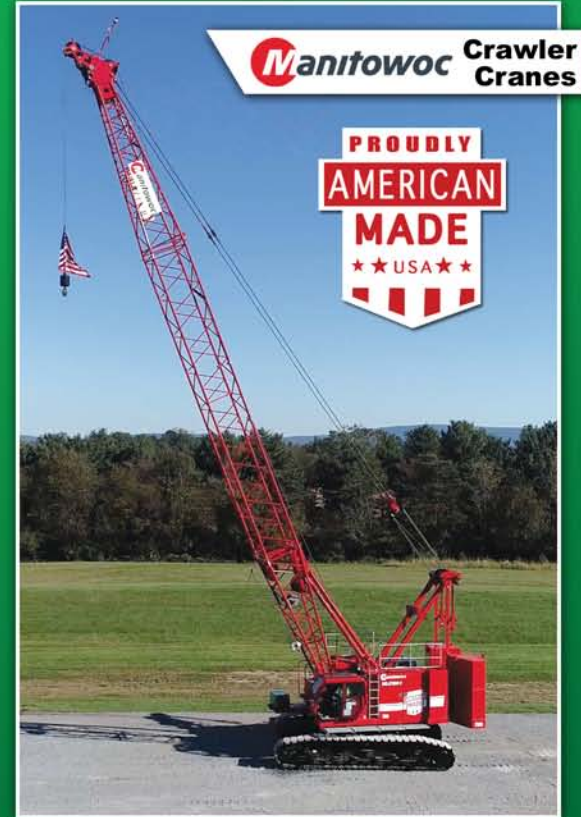

NATIONAL CRANE Boom Trucks

Stephenson Equipment, represents some of the best crane manufacturers in North America. With over sixty years of experience selling new and used cranes and construction equipment in Pennsylvania and New York, Stephenson has become a leader for lifting equipment sales, rentals, parts and service.

SEI STEPHENSON EQUIPMENT, INC.

Stephenson offers you the complete package of lifting solutions you need including crane sales, crane rentals, crane repairs, crane parts, flat rate OSHA inspections and NCCCO certified crane operator training.

STEPHENSON
MARCELLUS SHALE SITE EQUIPMENT