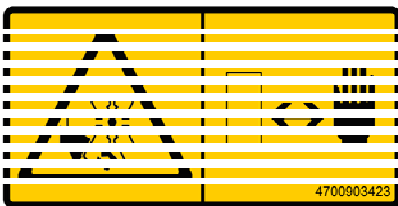

Instructions manual

ICA282-1EN2.pdf
Driving & Maintenance

Vibratory roller
CA282D

Engine
Cummins QSB 4.5

Serial number
***66811364*-**
10000126x0A000001 -

Translation of original instruction

Safety decals

Always make sure that all safety decals are completely legible, and remove dirt or order new decals if they have become illegible. Use the part number specified on each decal.

4700903422

Warning - Crush zone, articulation/drum.

Maintain a safe distance from the crush zone.

(Two crush zones on machines fitted with pivotal steering)

4700903423

Warning - Rotating engine components.